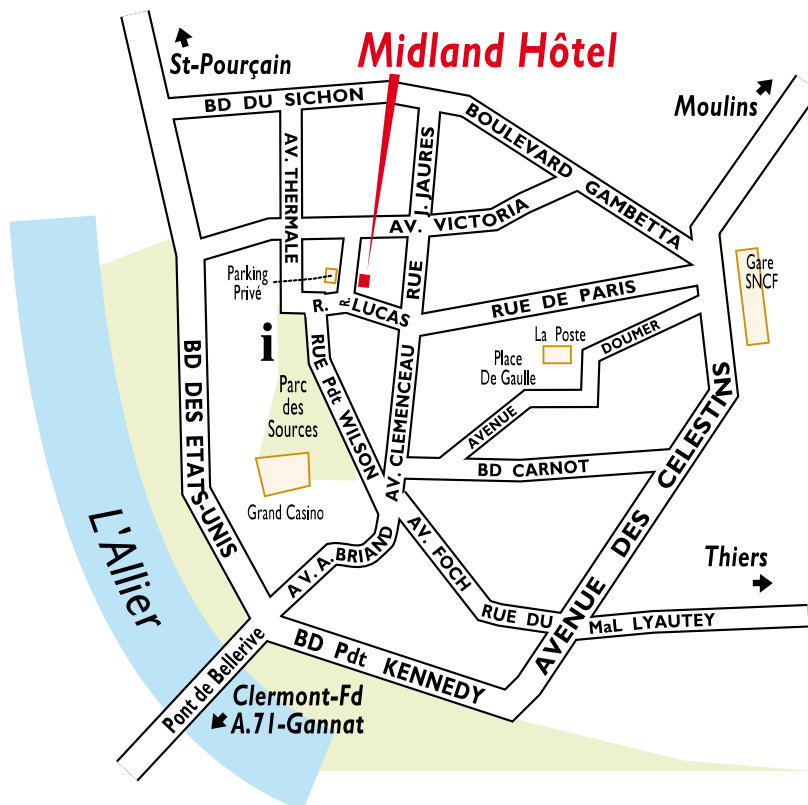

Hôtel*** Midland – Restaurant Le Derby's

4, rue de l'Intendance – 03200 Vichy – France

Phone +33 (0)4 70 97 48 48 – Fax +33 (0)4 70 31 31 89

hotelmidlandvichy@wanadoo.fr

By road: - from PARIS motorway A71/A77

- from LYON A72

- from BEZIERS A75

By train: 6 daily connections from PARIS and LYON

By air: CLERMONT AULNAT airport 35-min drive from VICHY

To access the hotel's private car-park, please check in beforehand at the reception desk.