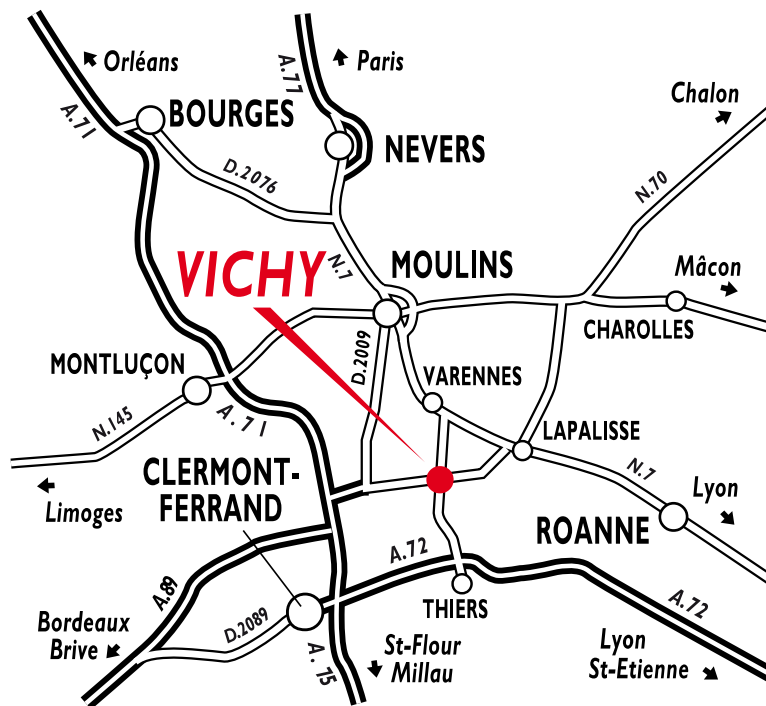

Hôtel*** Midland – Restaurant Le Derby's

4, rue de l'Intendance – 03200 Vichy – France

Phone +33 (0)4 70 97 48 48 – Fax +33 (0)4 70 31 31 89

hotelmidlandvichy@wanadoo.fr

By road: - from PARIS motorway A71/A77